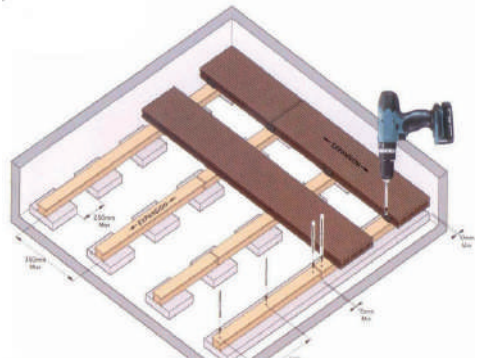

### 4 *Decking dimensions*

Deck boards are 200 cm x 12.6 cm x 1.9 cm (78.74" x 4.96" x 0.74")

*Available Colors*

*Flaxen*

*Hickory*

*Ochre*

*Flaxen  
HAG04*

*Hickory  
HAG11*

*Ochre  
HAG10*

Hallow Plank

Bracking Consequences Of Hallow Decking

Deformation Consequences of Incorrect Installation

Water Absorbtion	0.62%
Expansion Rate	0.74% Width 1.13% Thickness
Dimensional Change (Extension/Shrinkage)	0.17mm
Surface Appearance	No Fissures or Bubbles after boiling test (5h)
Load Retention Rate	99%
Anti-slip Value (PTV)	82

	<p>GS012 half coating co-extrusion (19x126x2000mm)</p>	<p>Length tolerance: +/-2mm, width &amp; thickness tolerance: +/-0.5mm</p>
	<p>WPC decking keel, P-001 (30x50x2000mm) + Screws (Black)</p>	
	<p>Stainless steel clips + Start/end clips</p>	<p>304 stainless steel metal clips, used for fixing the decking</p>
	<p>D001 co-extrusion angle (50x50x2000mm)</p>	<p>In matching colors</p>