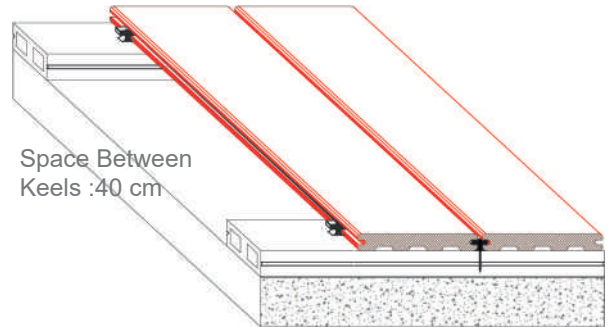

*Ochre  
HAG10*

Hallow Plank

Bracking Consequences Of Hallow Decking

Deformation Consequences of Incorrect Installation

Water Absorbtion	0.62%
Expansion Rate	0.74% Width 1.13% Thickness
Dimensional Change (Extension/Shrinkage)	0.17mm
Surface Appearance	No Fissures or Bubbles after boiling test (5h)
Load Retention Rate	99%
Anti-slip Value (PTV)	82

	<p>GS012 half coating co-extrusion (19x126x2000mm)</p>	<p>Length tolerance: +/-2mm, width &amp; thickness tolerance: +/-0.5mm</p>
	<p>WPC decking keel, P-001 (30x50x2000mm) + Screws (Black)</p>	
	<p>Stainless steel clips + Start/end clips</p>	<p>304 stainless steel metal clips, used for fixing the decking</p>
	<p>D001 co-extrusion angle (50x50x2000mm)</p>	<p>In matching colors</p>