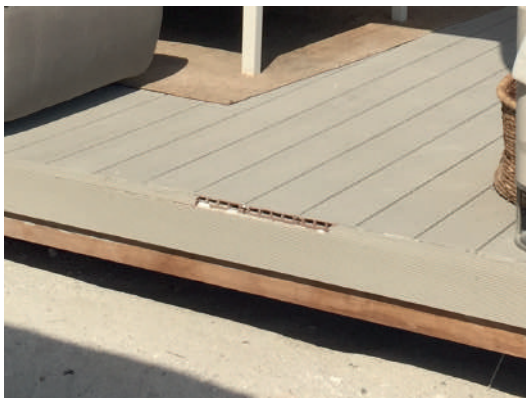

### 1 *Low Maintenance*

TekDeck co-extrusion WPC maintains its color and characteristics without the work of painting, staining or sealing.

*Ochre  
HAG10*

Hallow Plank

Bracking Consequences Of Hallow Decking

Deformation Consequences of Incorrect Installation

Water Absorbtion	0.62%
Expansion Rate	0.74% Width 1.13% Thickness
Dimensional Change (Extension/Shrinkage)	0.17mm
Surface Appearance	No Fissures or Bubbles after boiling test (5h)
Load Retention Rate	99%
Anti-slip Value (PTV)	82

	<p>GS012 half coating co-extrusion (19x126x2000mm)</p>	<p>Length tolerance: +/-2mm, width &amp; thickness tolerance: +/-0.5mm</p>
	<p>WPC decking keel, P-001 (30x50x2000mm) + Screws (Black)</p>	
	<p>Stainless steel clips + Start/end clips</p>	<p>304 stainless steel metal clips, used for fixing the decking</p>
	<p>D001 co-extrusion angle (50x50x2000mm)</p>	<p>In matching colors</p>