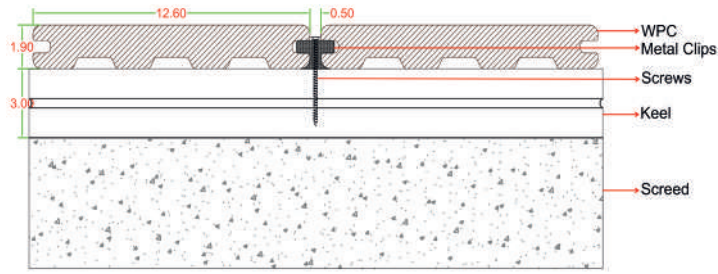

### 4 *Decking dimensions*

Deck boards are 200 cm x 12.6 cm x 1.9 cm (78.74" x 4.96" x 0.74")

*Available Colors*

*Flaxen*

*Hickory*

*Ochre*

*Flaxen  
HAG04*

*Hickory  
HAG11*

*Ochre  
HAG10*

Hallow Plank

Bracking Consequences Of Hallow Decking

Deformation Consequences of Incorrect Installation

Water Absorbtion	0.62%
Expansion Rate	0.74% Width 1.13% Thickness
Dimensional Change (Extension/Shrinkage)	0.17mm
Surface Appearance	No Fissures or Bubbles after boiling test (5h)
Load Retention Rate	99%
Anti-slip Value (PTV)	82

	<p>GS012 half coating co-extrusion (19x126x2000mm)</p>	<p>Length tolerance: +/-2mm, width &amp; thickness tolerance: +/-0.5mm</p>
	<p>WPC decking keel, P-001 (30x50x2000mm) + Screws (Black)</p>	
	<p>Stainless steel clips + Start/end clips</p>	<p>304 stainless steel metal clips, used for fixing the decking</p>
	<p>D001 co-extrusion angle (50x50x2000mm)</p>	<p>In matching colors</p>